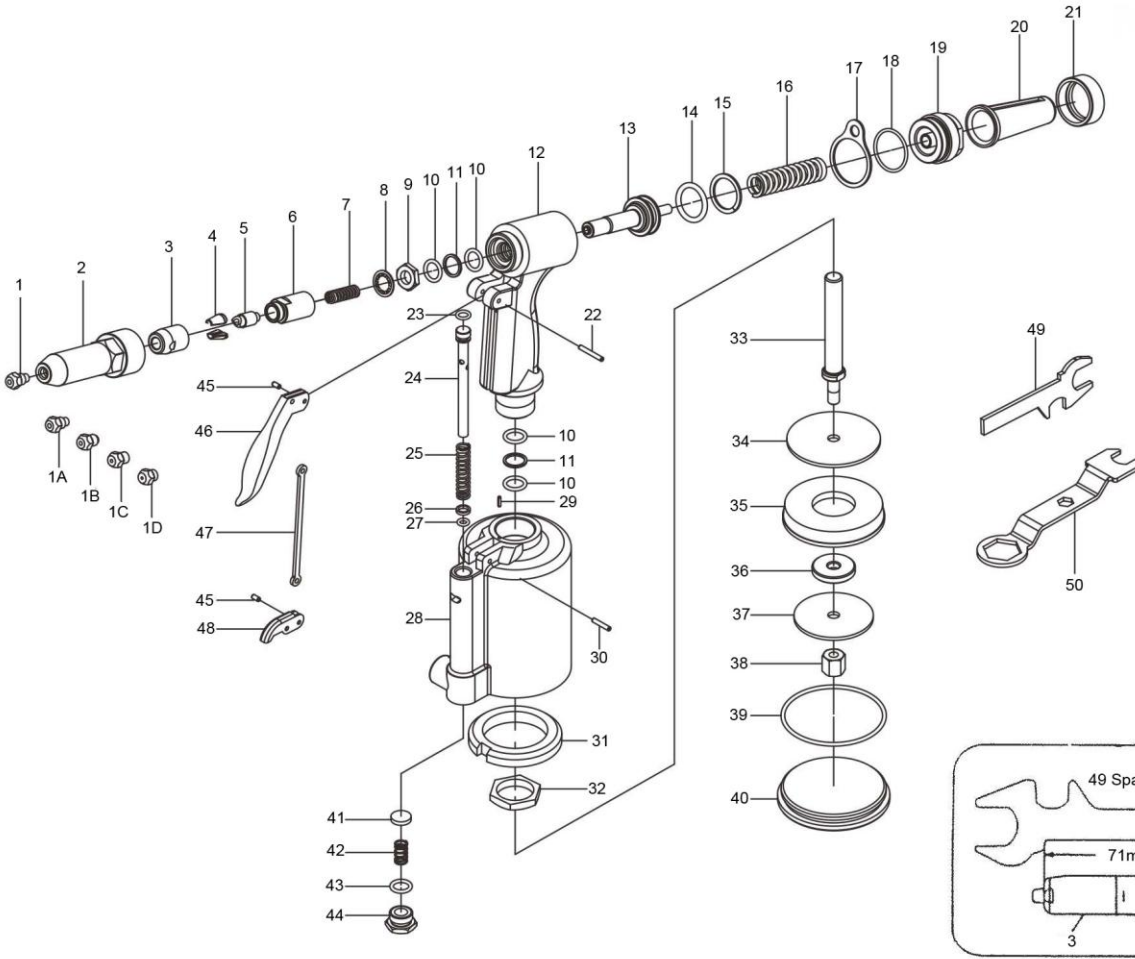

AHR-101 GAV HAVALI POP PERÇİN

No.	Parça Adı	Adet
1	NOSEPIECE	1
1A	NOSEPIECE 3/16"	1
1B	NOSEPIECE 5/32"	1
1C	NOSEPIECE 1/8"	1
1D	NOSEPIECE 3/32"	1
2	FRAME HEAD	1
3	JAW CASE, FRONT	1
4	JAW	2
5	JAW PUSHER	1
6	JAW CASE, REAR	1
7	SPRING, JAW PUSHER	1
8	CASE WASHER RINGS	1
9	LOCK NUT	1
10	O-RING	4
11	BACKUP RING	2
12	FRAME	1
13	PISTON ASS'Y	1
14	O-RING	1
15	BACKUP RING	1
16	SPRING	1
17	HANGING CLIP	1
18	O-RING	1
19	FRAME CAP	1
20	SAFETY CAP	1
21	NUT FRAME CAP	1
22	SPRING PIN, LEVER	1
23	O-RING	1

No.	Parça Adı	Adet
24	PUSHER VALVE	1
25	SPRING VALVE	1
26	COLLAR VALVE	1
27	O-RING	1
28	CYLINDER	1
29	SPRING PIN	1
30	SPRING PIN, LEVER	1
31	RUBBER CUSHION	1
32	LOCK NUT, FRAME	1
33	STEM, AIR PISTON	1
34	PLATE, LARGE	1
35	PISTON RING	1
36	WASHER	1
37	PLATE, SMALL	1
38	LOCK NUT, PISTON	1
39	O-RING	1
40	CAP, CYLINDER	1
41	VALVE	1
42	SPRING VALVE	1
43	O-RING	1
44	CAP VALVE	1
45	SPRING PIN, TRIGGER	2
46	TRIGGER	1
47	TRIGGER ROD	1
48	TRIGGER LEVER	1
49	SPANNER GAUGE	1
50	SPANNER	1